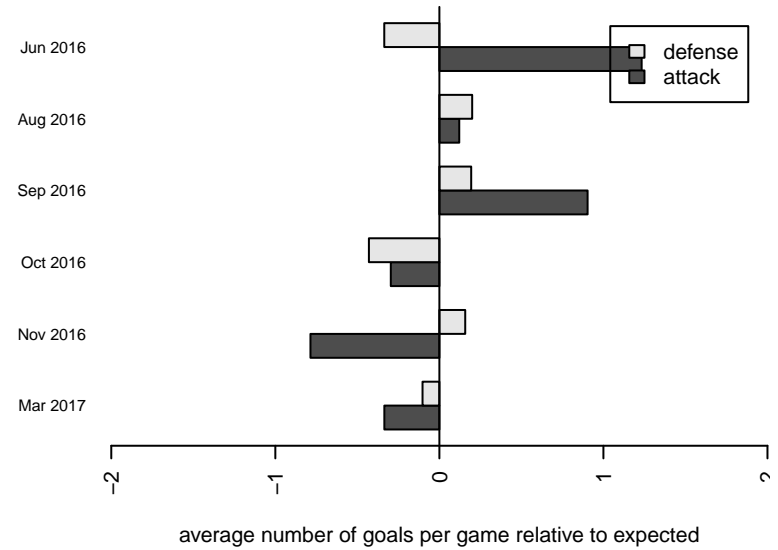

Performance relative to 13 month average