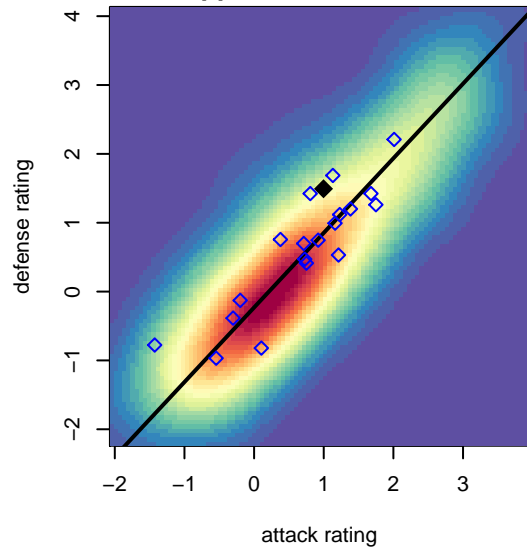

Eastside FC White G04

Eastside FC
 Preston, WA
 G04 total strength=1159
 attack=2.71 defense=4.45
 fall league = RCL G04 Div 3
 spr league = Win RCL G04 Div 3

alt names used:
 Eastside FC G04 White
 Eastside FC G04 White
 Eastside FC G04 White B
 EFC EASTSIDE FC G04 WHITE B (WA)
 Eastside FC G04 White B
 Eastside FC G04 White B

**attack and defense variance (black dot)
relative to other teams
and top 10 in region**

**attack and defense rating
relative to others at age
and all opponents in last 13 months**

Performance relative to 13 month average