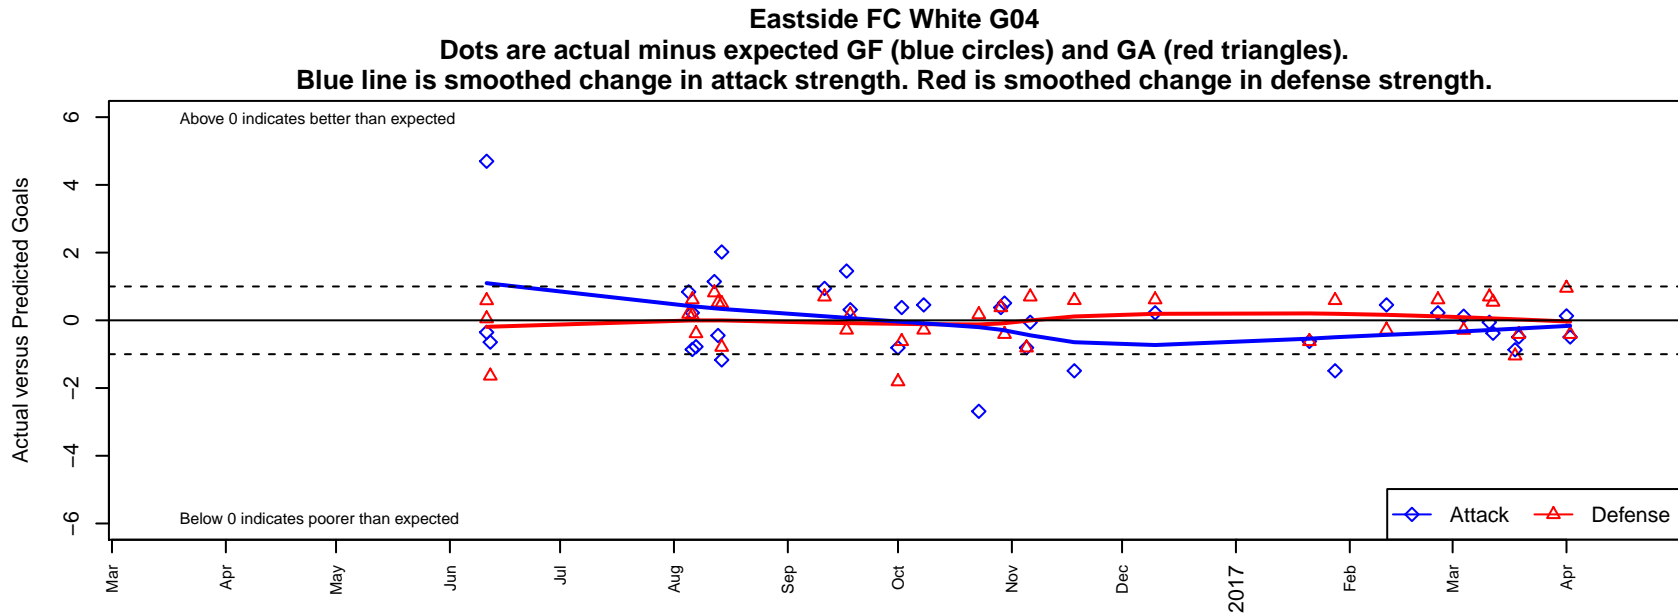

Eastside FC White G04

Eastside FC
 Preston, WA
 G04 total strength=1159
 attack=2.71 defense=4.45
 fall league = RCL G04 Div 3
 spr league = Win RCL G04 Div 3

alt names used:
 Eastside FC G04 White
 Eastside FC G04 White
 Eastside FC G04 White B
 EFC EASTSIDE FC G04 WHITE B (WA)
 Eastside FC G04 White B
 Eastside FC G04 White B

**attack and defense variance (black dot)
relative to other teams
and top 10 in region**

**attack and defense rating
relative to others at age
and all opponents in last 13 months**

Performance relative to 13 month average