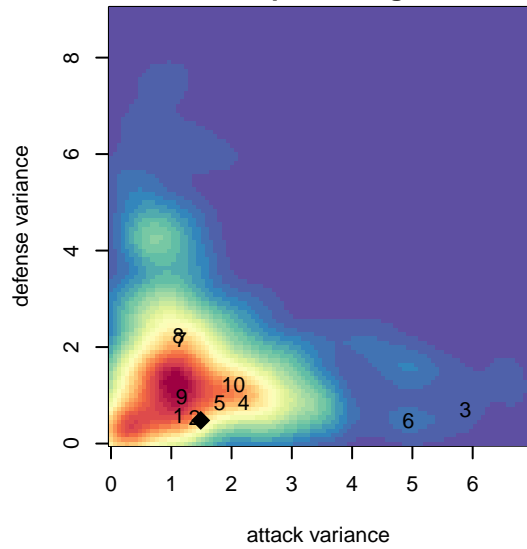

Eastside FC White G04

Eastside FC
 Preston, WA
 G04 total strength=1159
 attack=2.71 defense=4.45
 fall league = RCL G04 Div 3
 spr league = Win RCL G04 Div 3

alt names used:
 Eastside FC G04 White
 Eastside FC G04 White
 Eastside FC G04 White B
 EFC EASTSIDE FC G04 WHITE B (WA)
 Eastside FC G04 White B
 Eastside FC G04 White B

**attack and defense variance (black dot)
relative to other teams
and top 10 in region**

**attack and defense rating
relative to others at age
and all opponents in last 13 months**

Performance relative to 13 month average