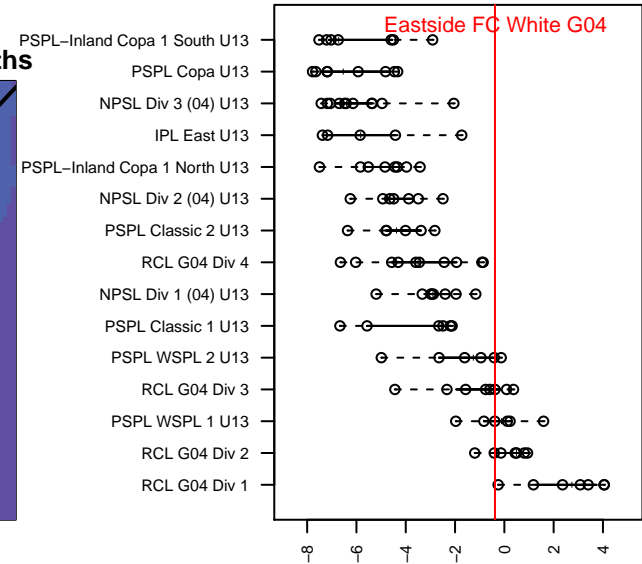

Eastside FC White G04

Eastside FC
 Preston, WA
 G04 total strength=1159
 attack=2.71 defense=4.45
 fall league = RCL G04 Div 3
 spr league = Win RCL G04 Div 3

alt names used:
 Eastside FC G04 White
 Eastside FC G04 White
 Eastside FC G04 White B
 EFC EASTSIDE FC G04 WHITE B (WA)
 Eastside FC G04 White B
 Eastside FC G04 White B

**attack and defense variance (black dot)
relative to other teams
and top 10 in region**

**attack and defense rating
relative to others at age
and all opponents in last 13 months**

Performance relative to 13 month average