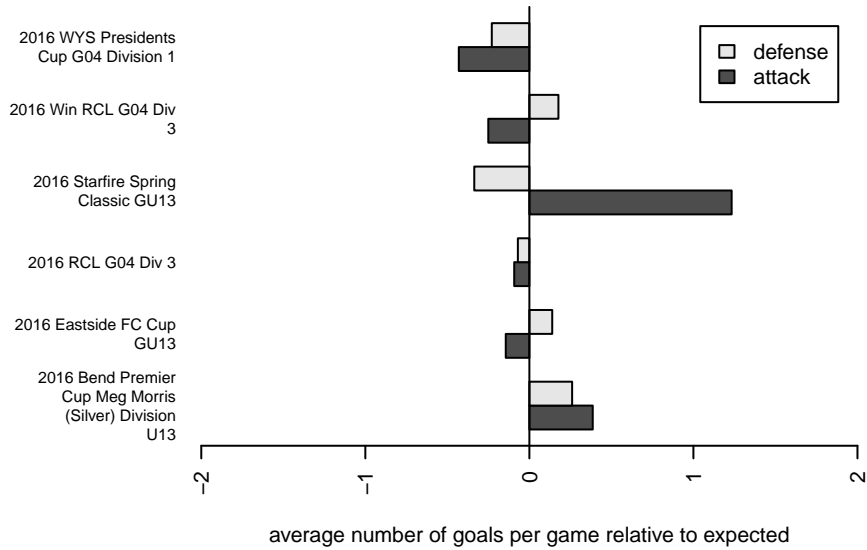

Eastside FC White G04

Eastside FC
 Preston, WA
 G04 total strength=1159
 attack=2.71 defense=4.45
 fall league = RCL G04 Div 3
 spr league = Win RCL G04 Div 3

alt names used:
 Eastside FC G04 White
 Eastside FC G04 White
 Eastside FC G04 White B
 EFC EASTSIDE FC G04 WHITE B (WA)
 Eastside FC G04 White B
 Eastside FC G04 White B

Venues played:
 2016 Starfire Spring Classic GU13
 2016 Eastside FC Cup GU13
 2016 Bend Premier Cup Meg Morris (Silver) Di
 2016 RCL G04 Div 3
 2016 Win RCL G04 Div 3
 2016 WYS Presidents Cup G04 Division 1

**attack and defense variance (black dot)
relative to other teams
and top 10 in region**

**attack and defense rating
relative to others at age
and all opponents in last 13 months**

Performance relative to 13 month average